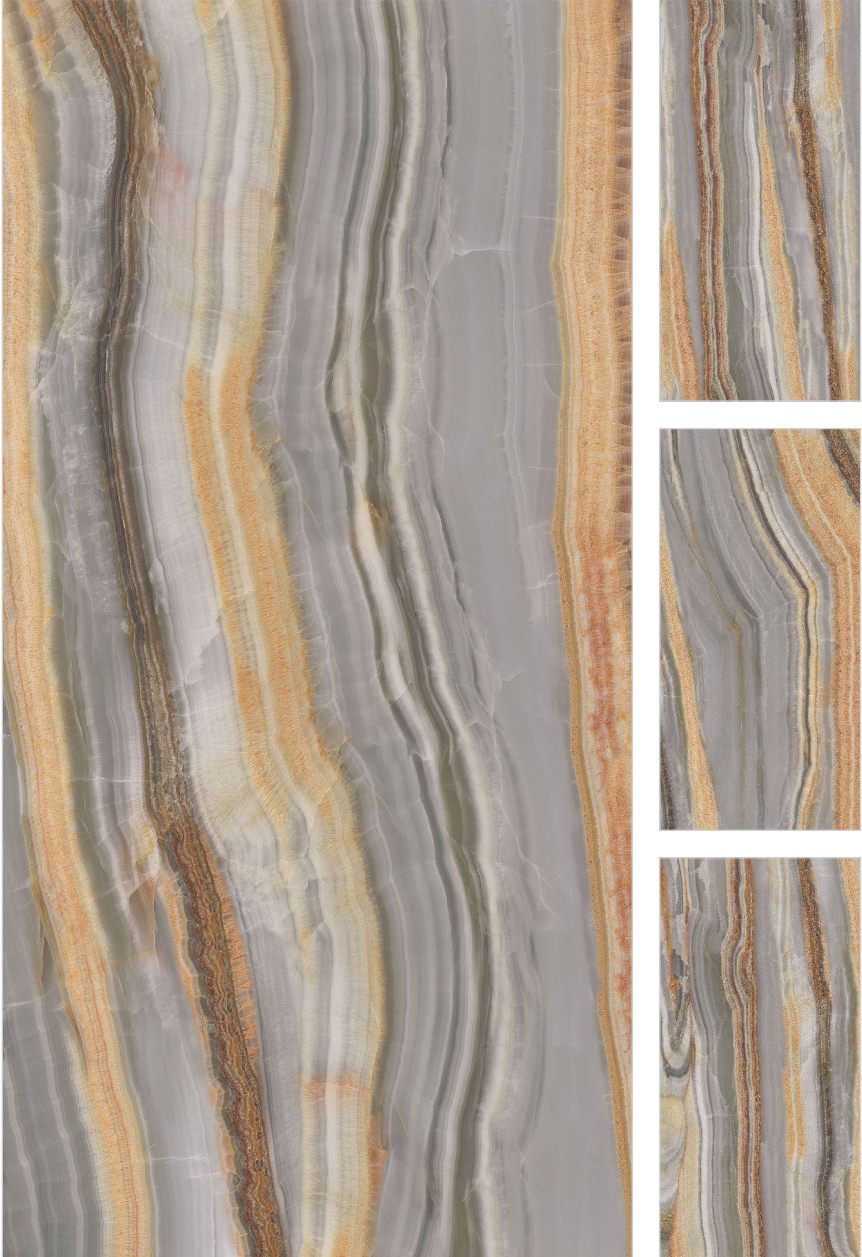

Size : 600x1200mm

Faces : 4

PLAST EMERALD

Finish : High Gloss

Size : 600x1200mm

Faces : 4

PLAST MUSTARD

Finish : High Gloss