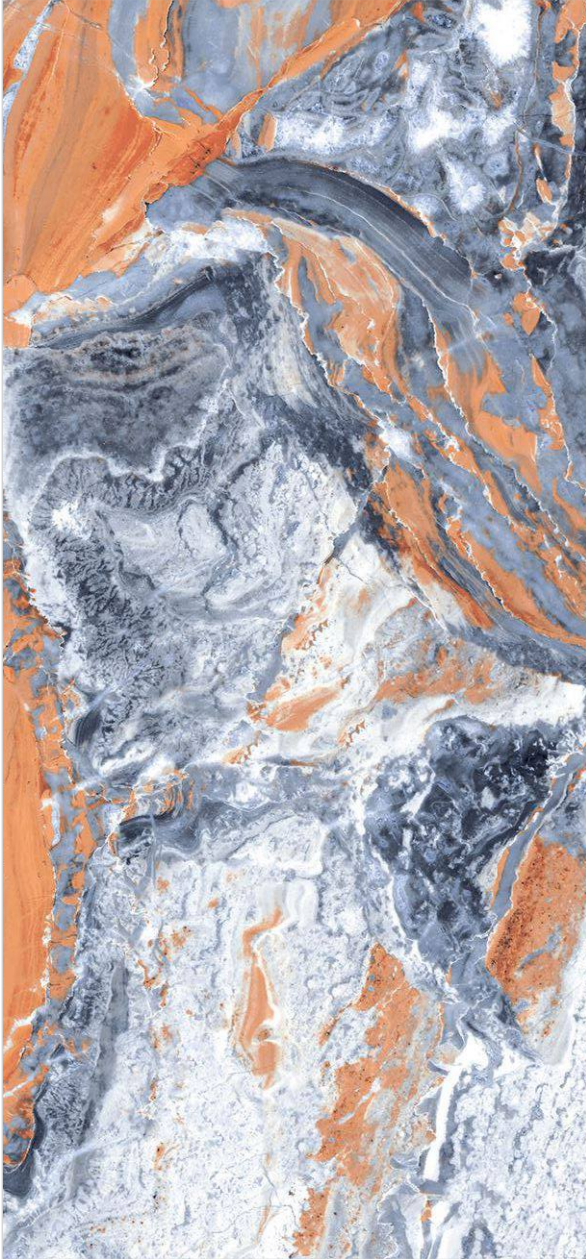

GRAPHITE MIX

Finish : High Gloss

Size : 600x1200mm

Faces : 4