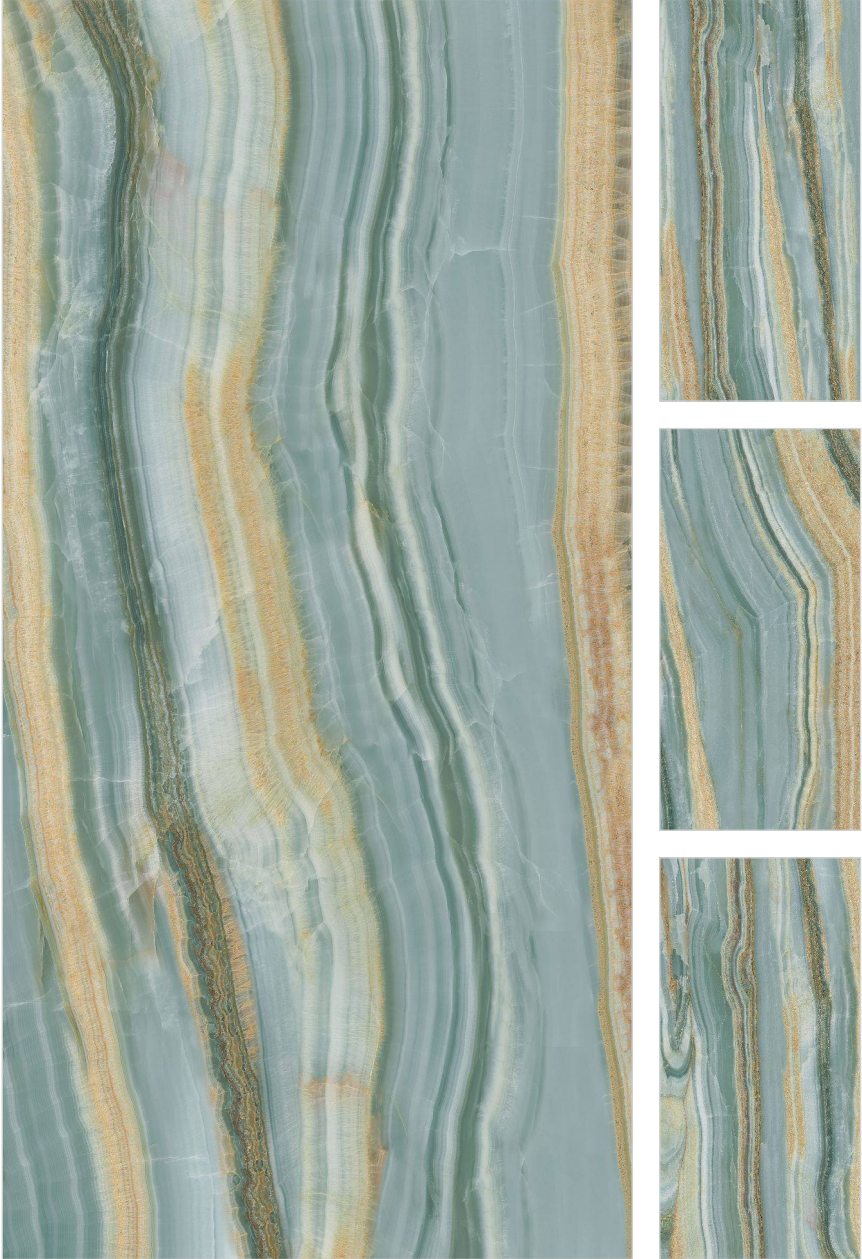

PLAST EMERALD

Finish : High Gloss

Size : 600x1200mm

Faces : 4