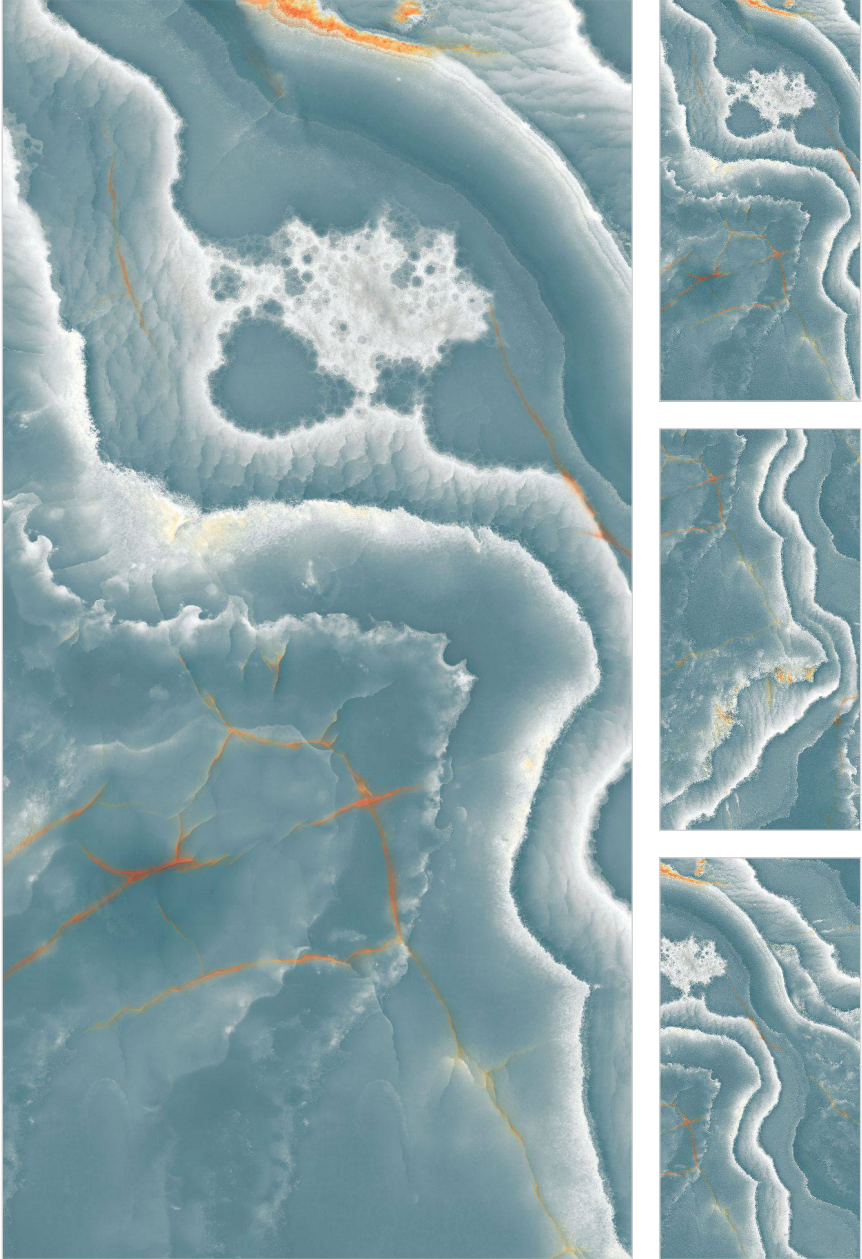

Size : 600x1200mm

Faces : 4

TEMPUS FLAX

Finish : High Gloss

Size : 600x1200mm

Faces : 4

TROJAN TURQUOISE

Finish : High Gloss