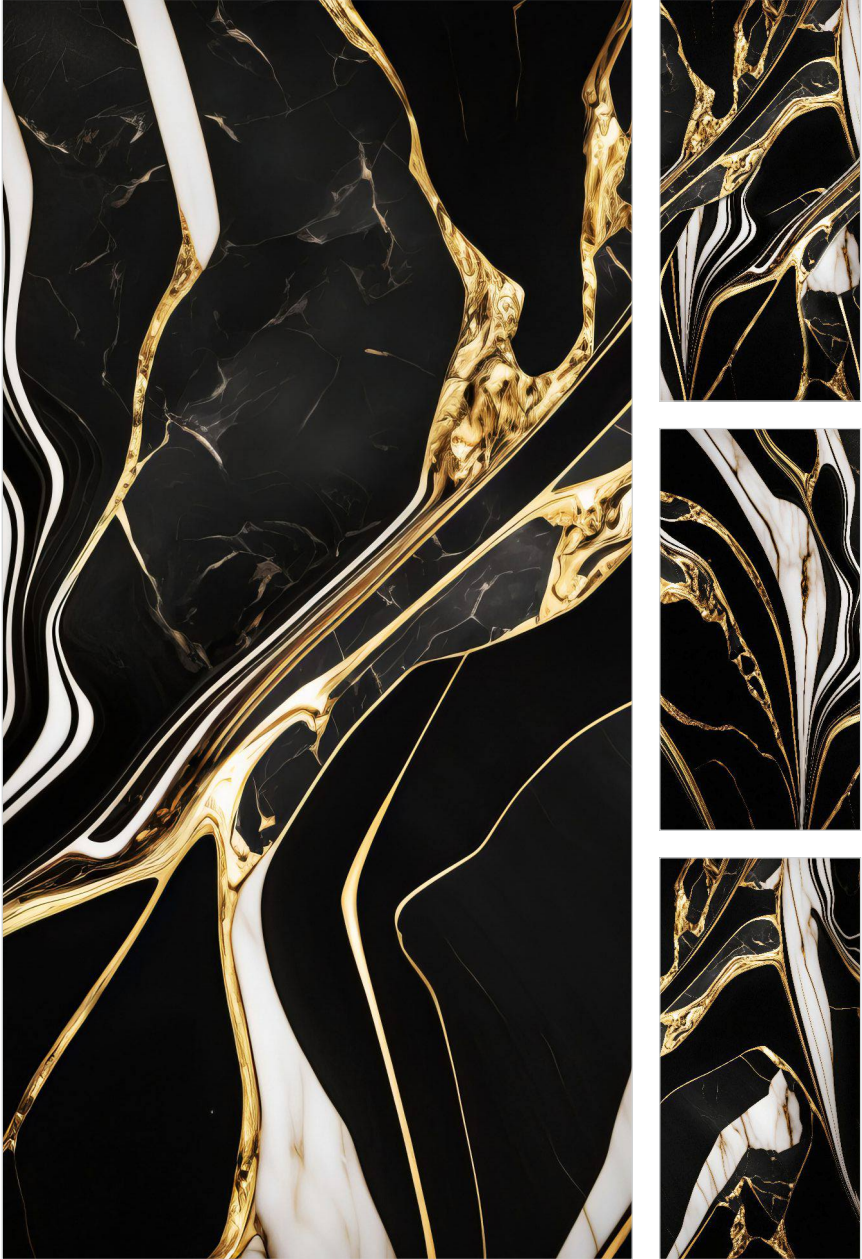

ADOX GOLD

Finish : High Gloss

Size : 600x1200mm

Faces : 4